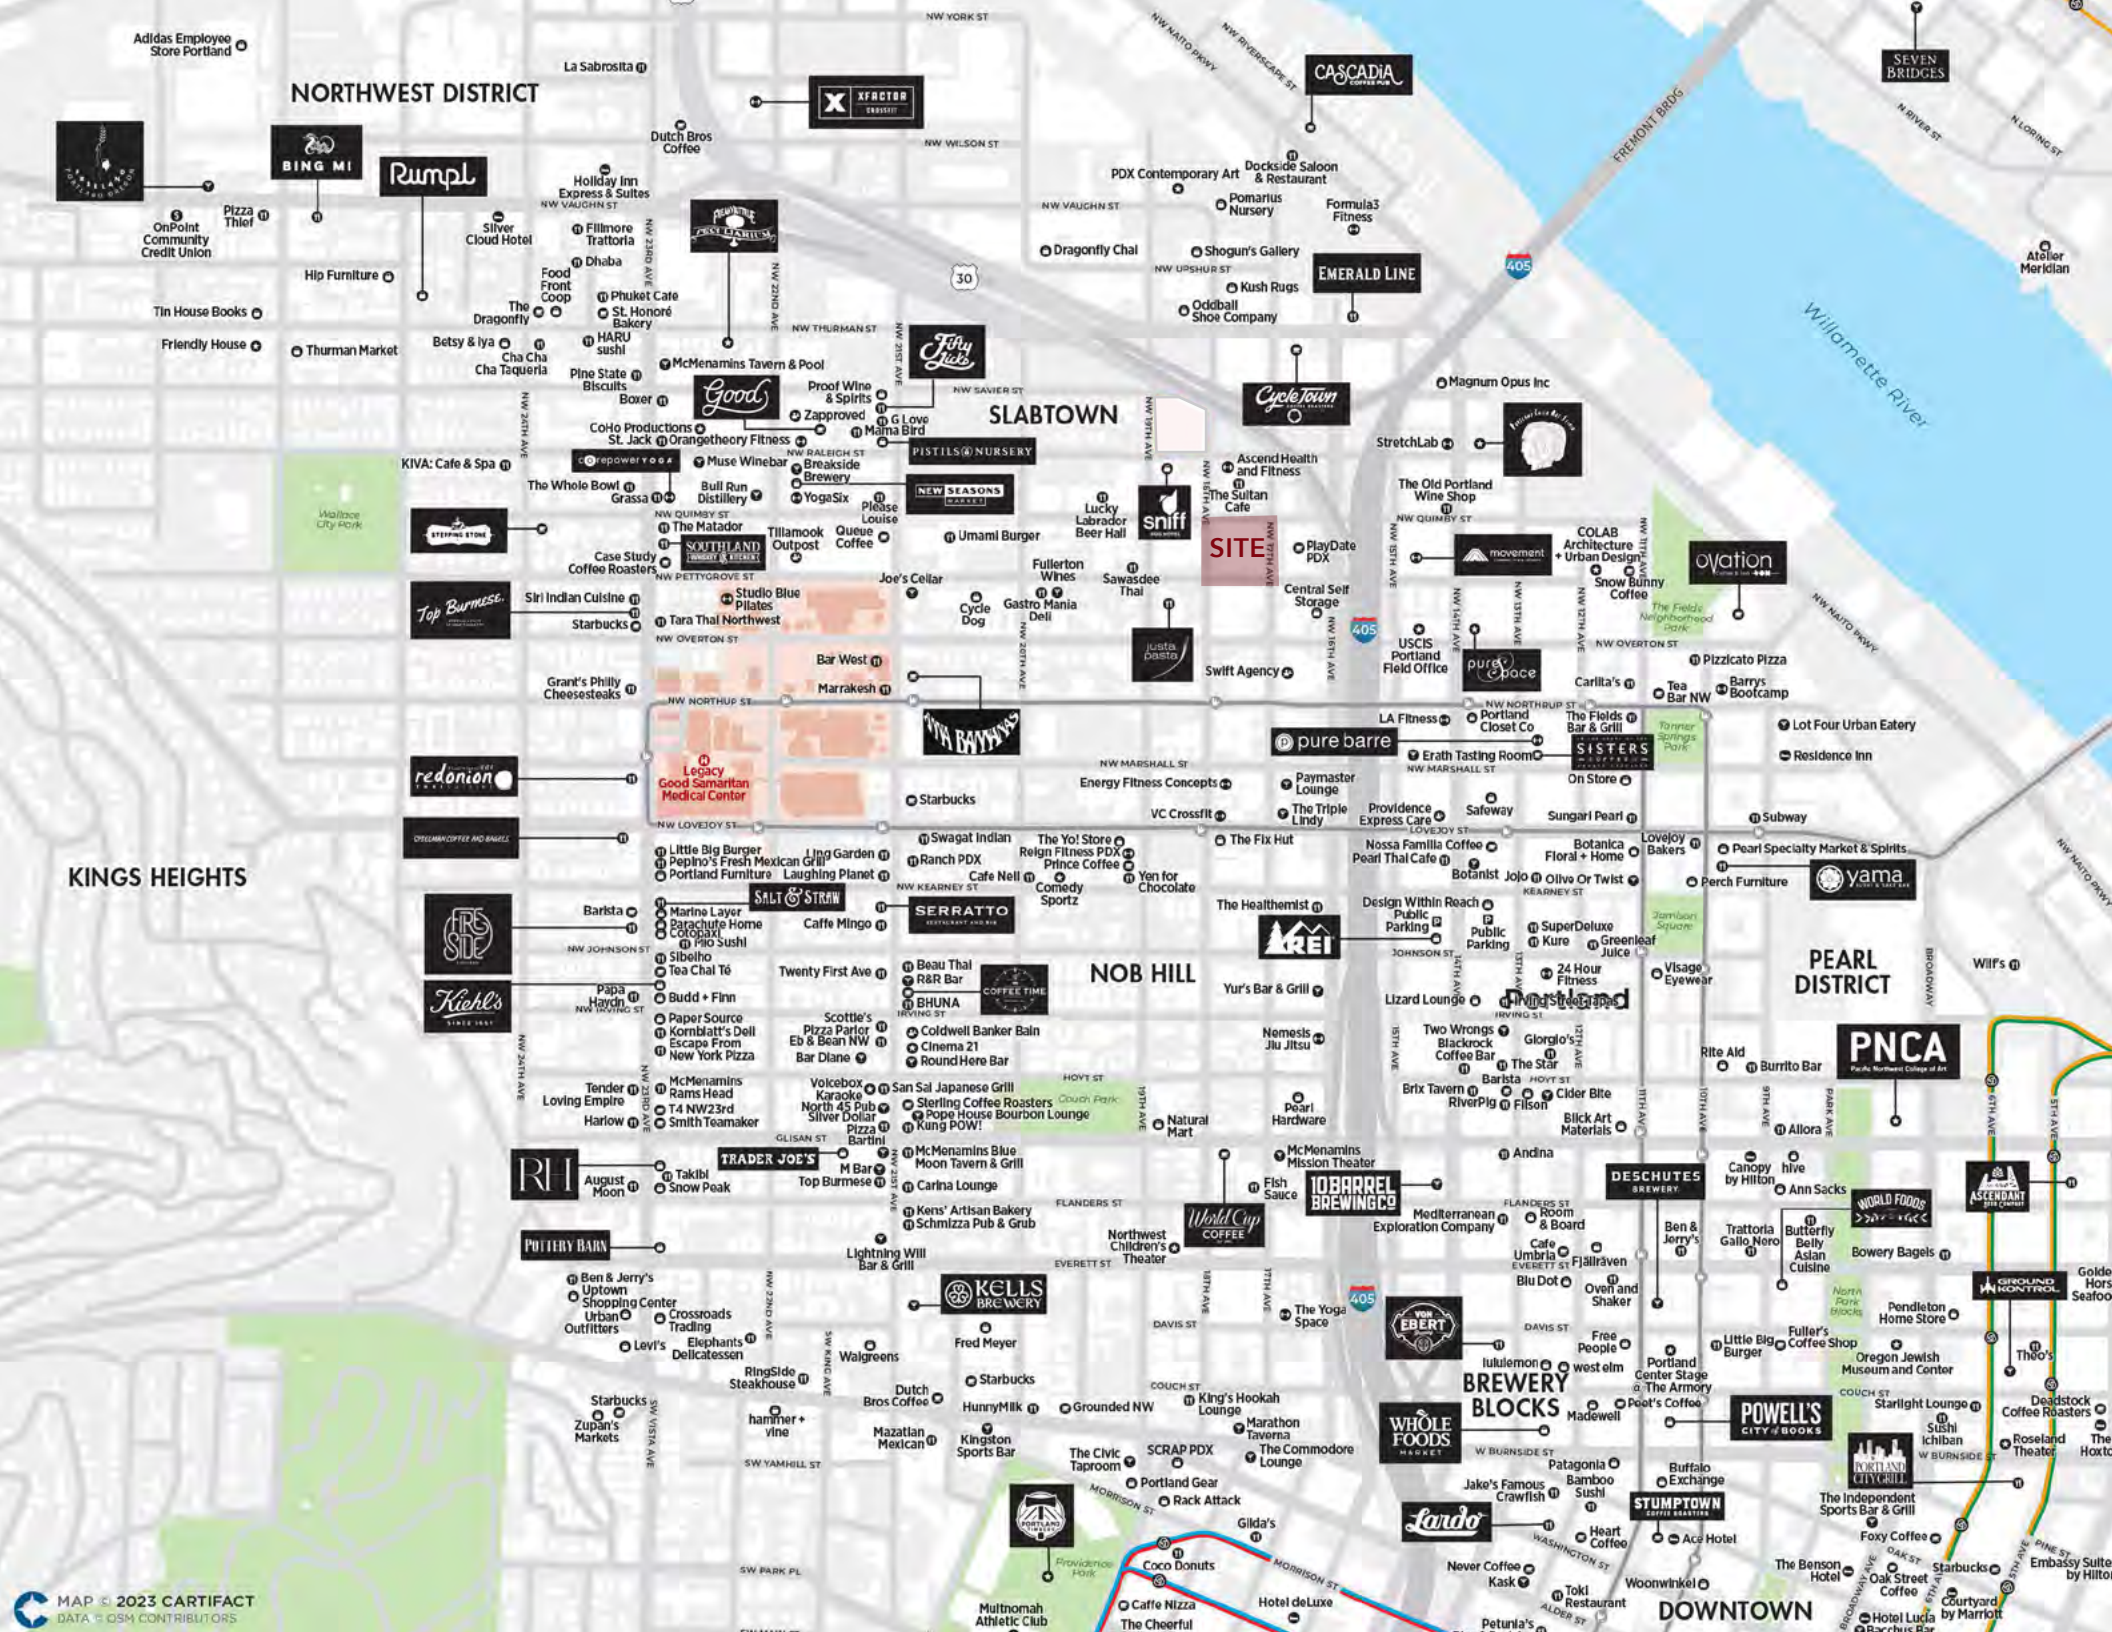

HOLIDAY INN EXPRESS & SUITES

BING MI FOOD CART

RUMPL, INC.

HIP FURNITURE

DUTCH BROS COFFEE

LA SABROSITA

HAMMER & STITCH BREWING CO

THE FREAKYBUTTRUE PECULIARIUM AND MUSEUM

THE WHOLE BOWL

THE WHOLE BOWL

THE WHOLE BOWL

NORTHWEST DISTRICT

SLABTOWN

KINGS HEIGHTS

NOB HILL

PEARL DISTRICT