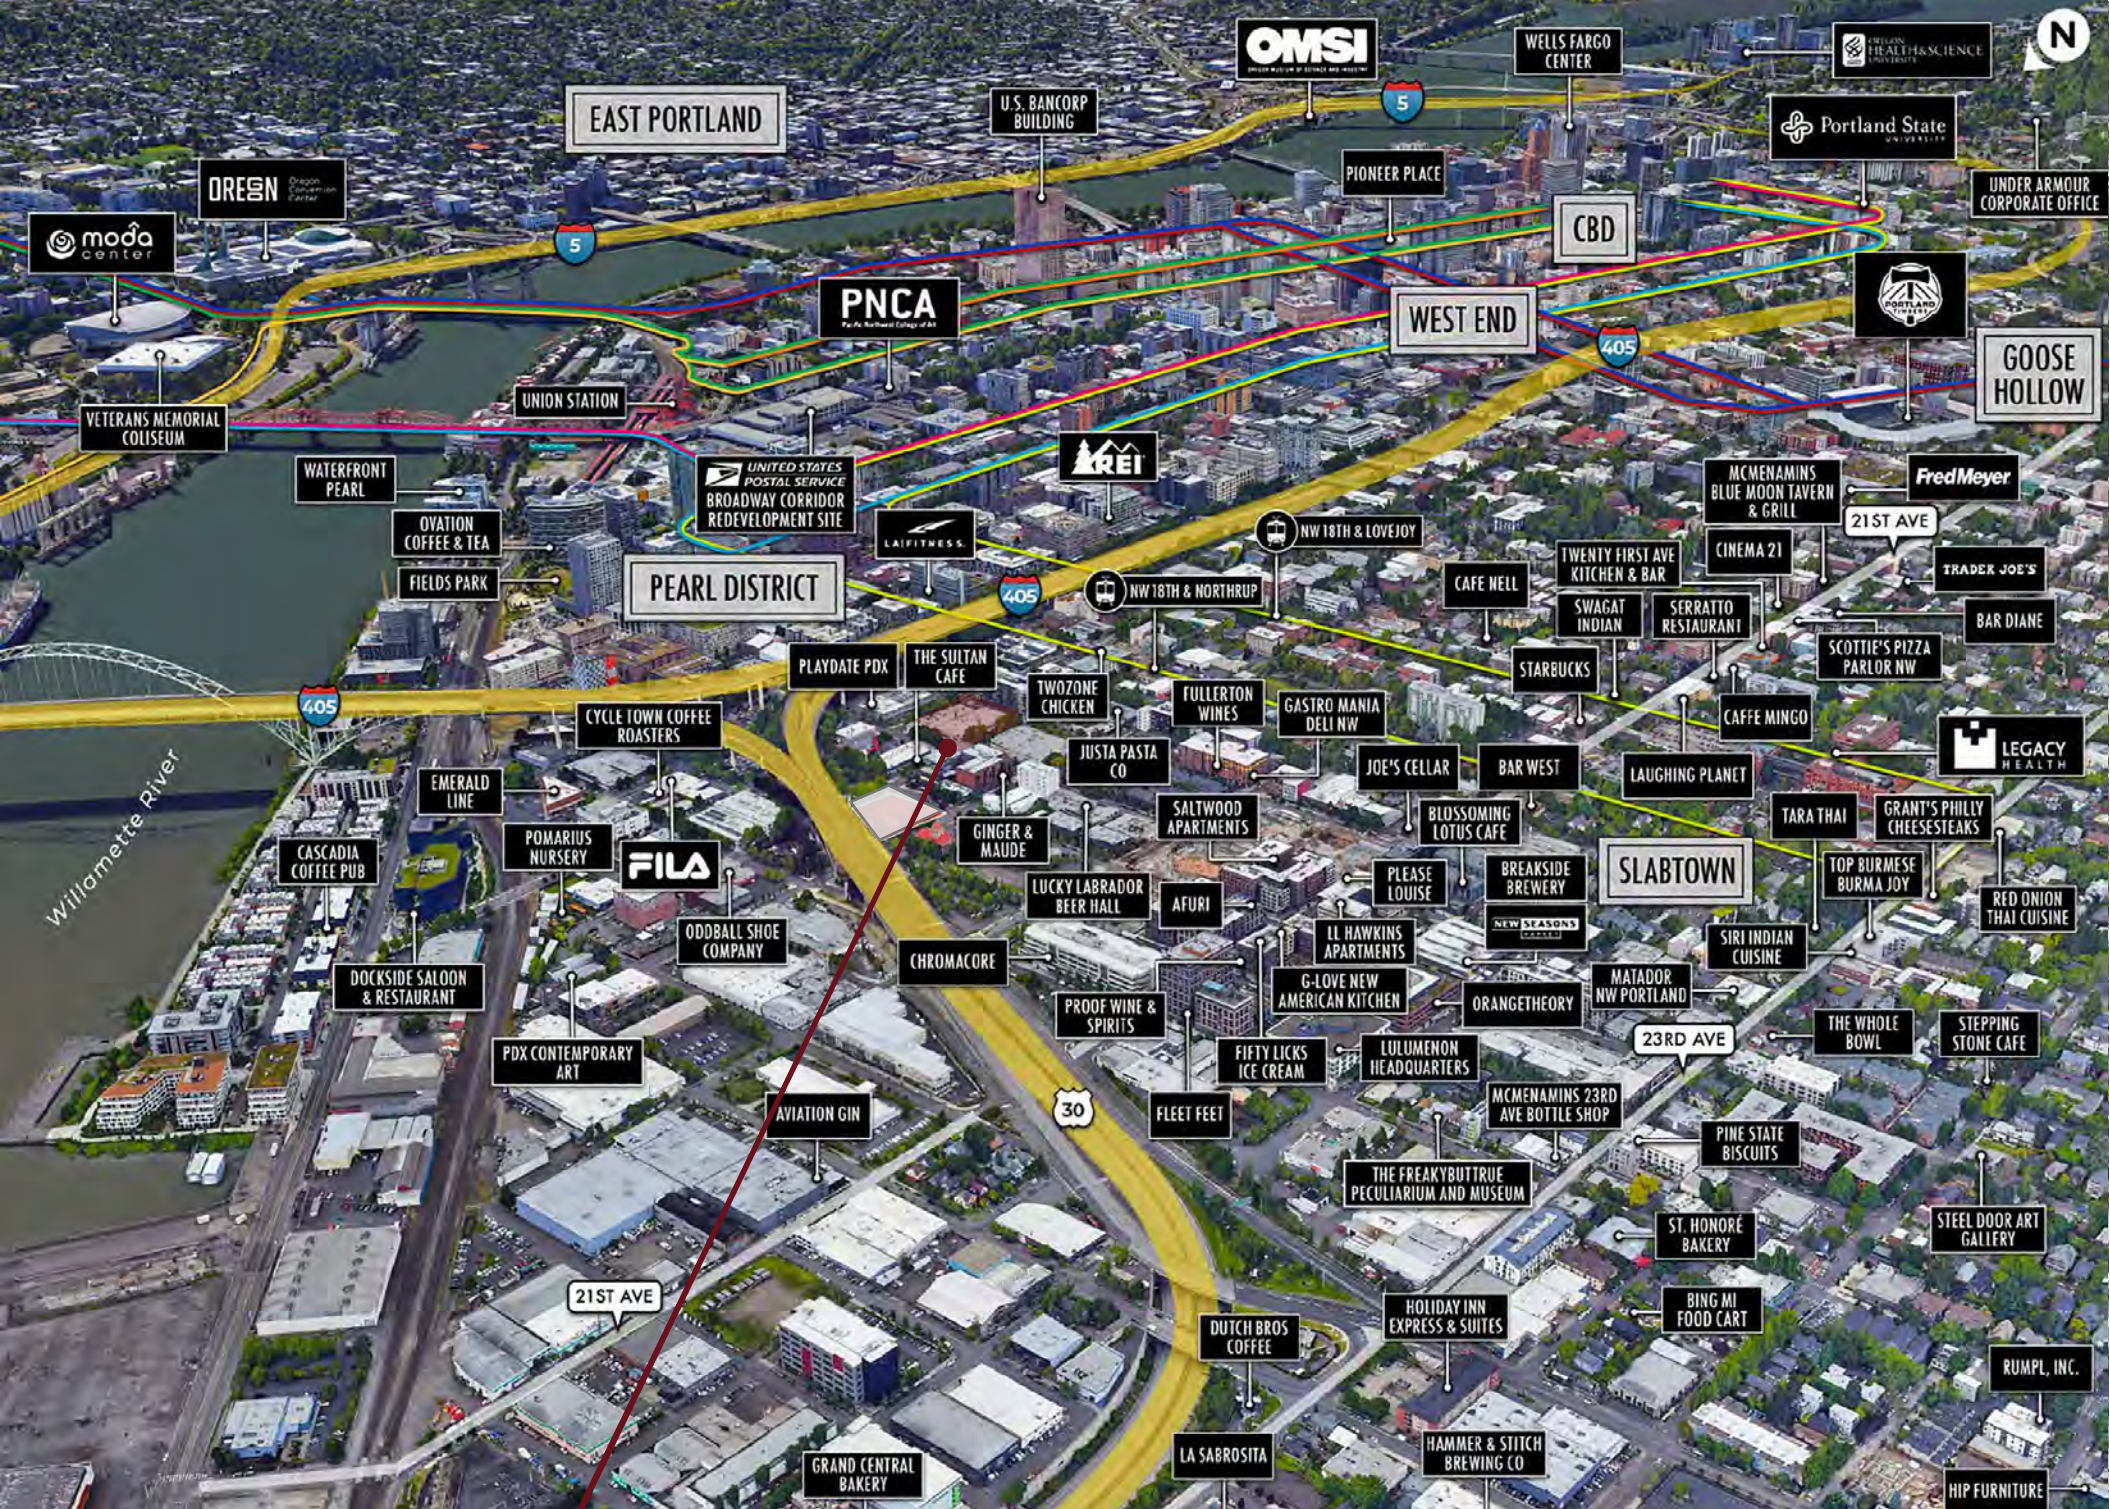

SITE

EAST PORTLAND

PEARL DISTRICT

WEST END

SLABTOWN

CHROMACORE

21ST AVE

23RD AVE

Willamette River

OREGON
Oregon Convention Center

EAST PORTLAND

U.S. BANCORP BUILDING

OMSI
Oregon Museum of Science and Industry

WELLS FARGO CENTER

OREGON HEALTH & SCIENCE
PORTLAND

Portland State UNIVERSITY

LAIFITNESS

AKREI

McMENAMINS BLUE MOON TAVERN & GRILL

Fred Meyer

WATERFRONT PEARL

OYATION COFFEE & TEA

FIELDS PARK

PEARL DISTRICT

MCMENAMINS 23RD AVE BOTTLE SHOP

PINE STATE BISCUITS

ST. HONORE BAKERY

STEEL DOOR ART GALLERY

AFURI

LL HAWKINS APARTMENTS

G-LOVE NEW AMERICAN KITCHEN

ORANGETHEORY